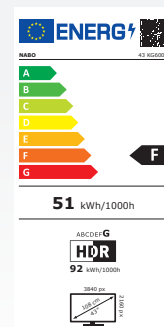

# 43 KG6000

4K ULTRA HD ANDROID STREAMING TV

HDR TV SMART TV WIRELESS AUDIO NETFLIX 3 JAHRE GARANTIE

androidtv

ULTRA-SLIM DESIGN

## FEATURES

- 43 inches | 108 cm Screen size
- 4K UHD 3.840 x 2.160
- Dolby Vision
- HDR10 & HLG
- Ultra Contrast
- Integrated WiFi
- Amazon Prime Video, YouTube, Netflix & DAZN
- Google Assistant

## ENERGY DATA

- Energy class: F (Spectrum: A to G)
- Energy consumption: 51 kWh/1.000 h.
- Energy consumption HDR: 92 kWh/1.000 h.

## SCREEN

Screen size	108 cm (43 inches)
Resolution	3840x2160 (4K UHD)
Backlight	DLED
Brightness	350
Viewing Angle	178/178
Clear Motion Picture (CMP)	1800
MEMC	•
WCG	•
Hybrid Log Gamma (HLG)	•
HDR	•
Dolby Vision	•
Super Resolution	•
Micro Dimming	•
Blue Stretch	•
DeContour	•