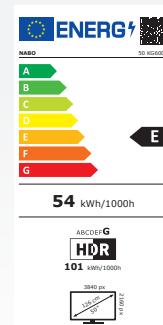

50 KG6000

4K ULTRA HD ANDROID STREAMING TV

HDR TV SMART TV WIRELESS AUDIO NETFLIX 3 JAHRE GARANTIE

androidtv

ULTRA-SLIM DESIGN

FEATURES

- 50 inches | 126 cm Screen size
- 4K UHD 3.840 x 2.160
- Dolby Vision
- HDR10 & HLG
- Ultra Contrast
- Integrated WiFi
- Amazon Prime Video, YouTube, Netflix & DAZN
- Google Assistant

ENERGY DATA

- Energy class: E (Spectrum: A to G)
- Energy consumption: 54 kWh/1.000 h.
Energy consumption HDR: 101 kWh/1.000 h.

SCREEN

Screen size	126 cm (50 inches)
Resolution	3840x2160 (4K UHD)
Backlight	DLED
Brightness	350
Viewing Angle	178/178
Clear Motion Picture (CMP)	1800
MEMC	•
WCG	•
Hybrid Log Gamma (HLG)	•
HDR	•
Dolby Vision	•
Super Resolution	•
Micro Dimming	•
Blue Stretch	•
DeContour	•

ENERGY DATA

Energy efficiency class	E
Power consumption kWh/1000 h.	54
Power consumption kWh/1000 h. (HDR)	101
Power consumption Standby	< 0,5 Watts
Power supply	AC220 - 240V 50Hz

DIMENSIONS & WEIGHT

VESA	200x200 M6
Device dimensions (B x H x T) Weight	1.120 x 712 x 258 mm 9,9 kg
Device dimensions (B x H x T) without stand	1.120 x 648 x 87 mm
Packaging dimensions (B x H x T) Weight	1.215 x 780 x 165 mm 13,9 kg